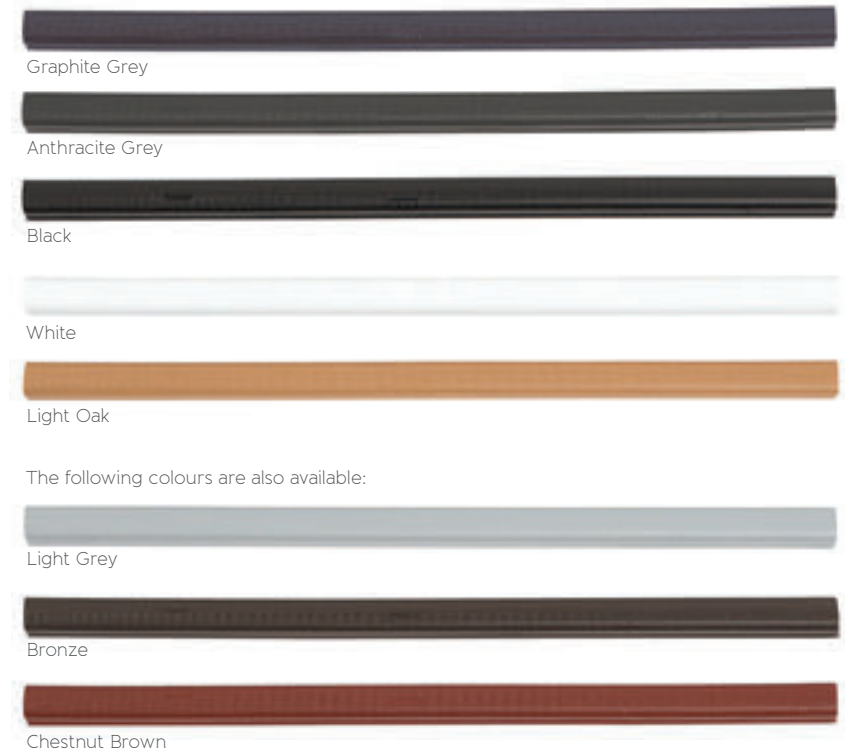

# Popular colours...

## Dual Colour:

9910G (Hipca White) in, 7016M (Anthracite Grey) out

*Colours shown here may not be 100% representative.*

*Visit your local showroom or contact Origin directly for physical samples.*

Even the gasket and Q-Lon seal colour is your choice...