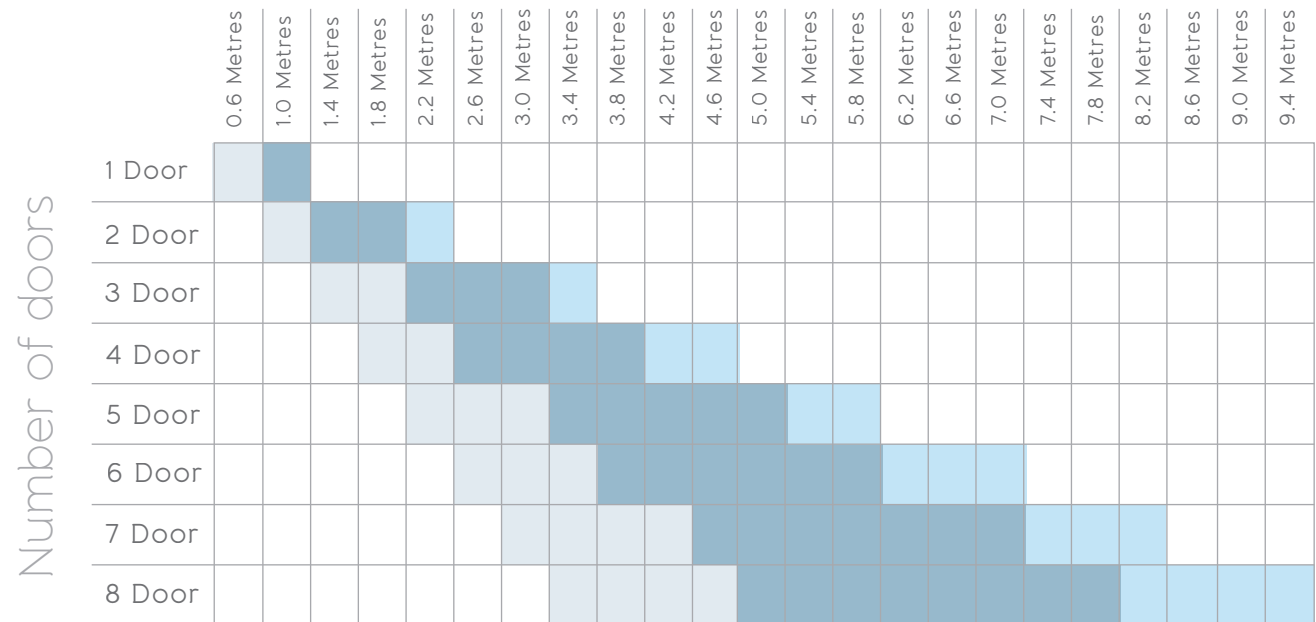

Approximate opening

Configurations are available up to twelve doors. Above sizes are for guidance only and are subject to glass specification.

Key:

- Optimum door leaf sizes
- Wide door leaf sizes
- Narrow door leaf sizes