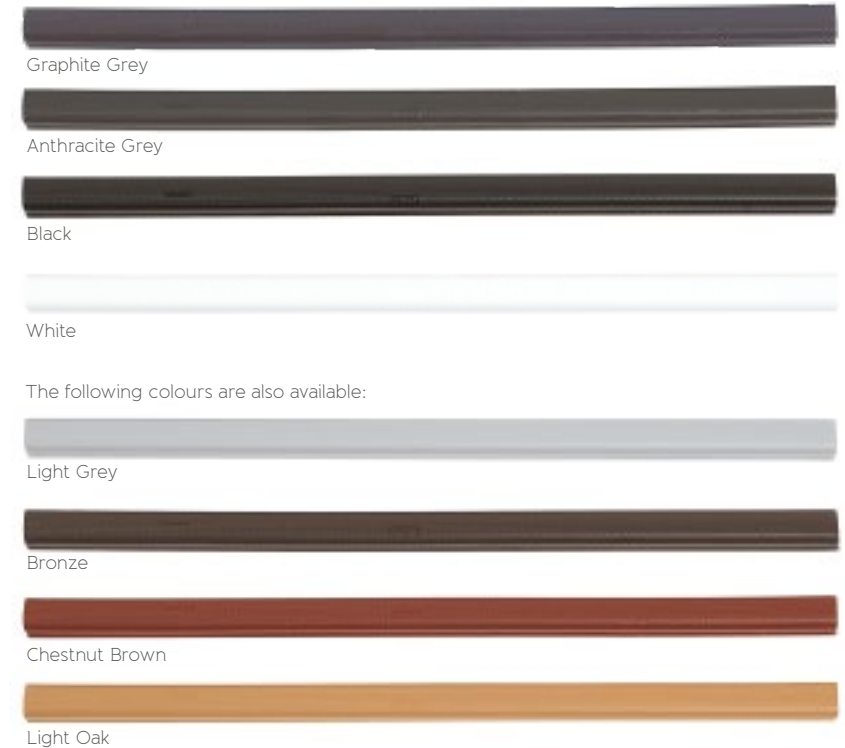

Ranging from bright primary shades through to candy pastels and deeper earthy tones, the extensive colour palette is guaranteed to offer inspiration to homeowners and interior designers alike. Of course, the usual favourites of black, white and all of the popular metallic shades in between are also on offer.

Popular colours...

Your personalisation options are virtually limitless with Origin. So much so that you're able to colour coordinate Q-Lon seals and various gaskets to the frame or panel. To the right demonstrates the most popular colours and to assist with this, we've outlined the Q-Lon colours that they often go with.

If you select a panel from the Kensington range in one of these colours, you'll benefit from receiving your doors on a 1-week lead time.

Dual Colour:

9910G (Hipca White) in, 7016M (Anthracite Grey) out

Colours shown here may not be 100% representative.

Visit your local showroom or contact Origin directly for physical samples.

Even the gasket and Q-Lon seal colour is your choice...

	Door Colour	Recommended Q-Lon Colour
A.	7015M and 9007M	Graphite Grey
B.	7016M	Anthracite Grey
C.	7021M and 9005M	Black
D.	9910G and 9910M	White