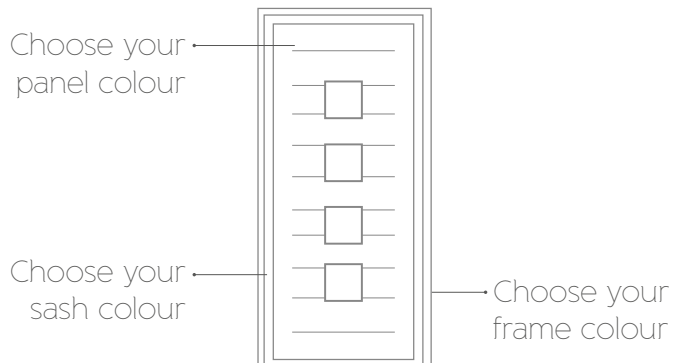

Inspired by colour...

set the tone of your home.

Whatever your colour preference, with over 150 different RAL shades to choose from, you can be sure to find one that suits your taste – no matter how subtle or flamboyant it may be.

Ranging from bright primary shades through to candy pastels and deeper earthy tones, the extensive colour palette is guaranteed to offer inspiration to homeowners and interior designers alike. Of course, the usual favourites of black, white and all of the popular metallic shades in between are also on offer.

Additionally, different colours can be selected on the frame, sash and the panel, meaning that it's easy to create your own unique look.

A dual colour option is also available, so your chosen exterior colour(s) can complement the building style, while the interior can blend in or contrast with your internal colour scheme.

Don't be afraid to go for a bold hue that makes your entranceway pop. Or, for a more subtle look, a more conservative colour will complement most interiors. Popular combinations include a vibrant red or blue door paired with white frame for a friendly high-contrast aesthetic. Or for a fresh seaside feel, a light and dark blue juxtaposition works wonderfully. And if it's a classic contrast you're seeking, nothing beats a timeless black and white pairing.

Many of our RAL colours also come with the option of a matt, satin or gloss finish, giving you plenty of choice to make a great first impression.